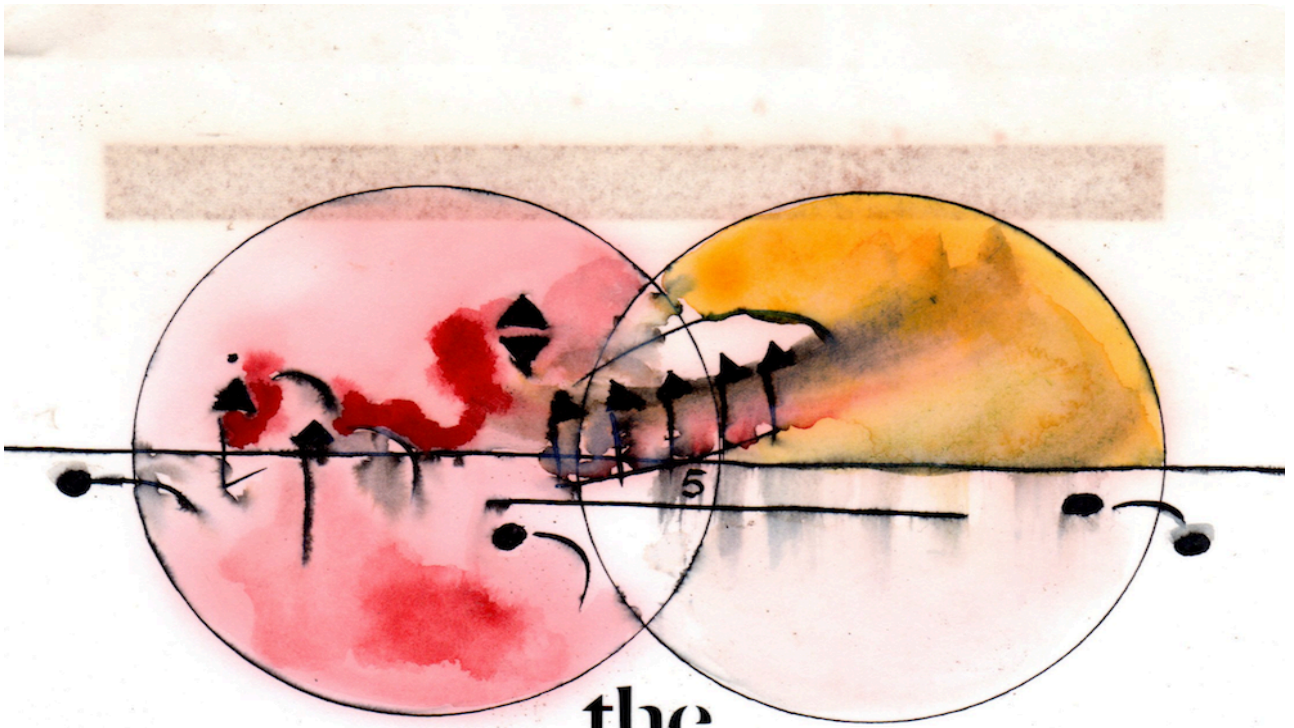

the saurus

by
Jon Rose